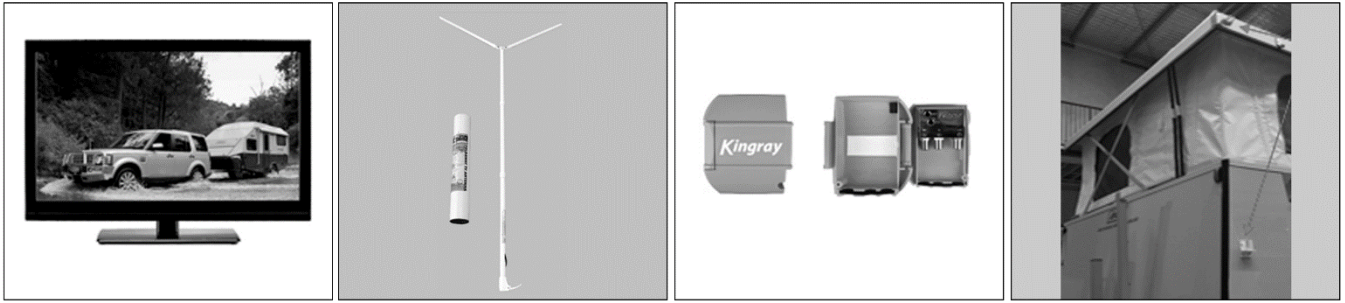

MEDIA OPTION 3.2

- **TV Wall Bracket**

Includes RV Media 2 arm removable swing arm bracket, TV point, 12V socket and aerial point

MEDIA OPTION 3.3

- **Internal TV audio to stereo points**

This option allows TV audio to play through the stereo, utilising the TV headphone jack to plug a cable adaptor into RCA points fitted near the TV inside the trailer. Audio from the TV will play through the stereo when AUX input is selected on the stereo.

NOTE: Included with MEDIA OPTION 1. Suitable for STD Stereo choice