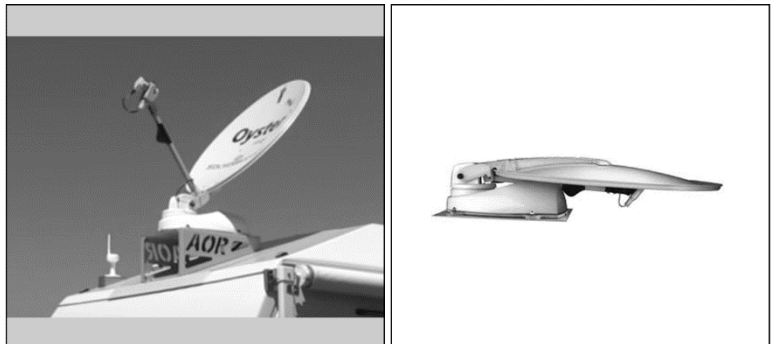

MEDIA OPTION 5

- **Satellite TV**
- **Automated Roof Dish**
- **Internal and External HDMI Points**

Fully automated Oyster Vision 3 satellite dish mounted on the front of the roof. Includes:

- VAST Decoder box
- HDMI cable with wall plate to internal and external standard TV points. (External points are fitted in a small water proof access portal)
- VAST Set top box remote eye extension to enable set top box to remain concealed or fitted in a storage area of the trailer.

Watch instructional video: <https://www.youtube.com/watch?v=b7rhu1bDpO0>

Dish Features

- Digital satellite search
- Automatic retraction at vehicle start (this safety feature requires an ignition source wire to be fitted to trailer plug socket)
- 5-year warranty and reliable service
- *Swivel-head technology: only the head swivels, the antenna body stays fixed
- Aerodynamic, water-repellent design

Dish Specifications

- Dish size – 85 cm
- Height when stowed – 22 cm
- Maximum height when locked on – 110 cm

A Foxtel set top box can also be used with this dish, however it must connect via satellite not cable. This setup requires addition components and costs to complete ready for plug and play.

NOTE: Foxtel set top boxes are 240v and will need to be powered by the inverter or the mains. Depending on the position and fitment you may require an extra set of power points to power the Foxtel box. This should be considered when choosing your options.

VAST TV: The Australian Government funds a free-to-air satellite service called VAST. VAST provides digital television to viewers in remote areas of Australia. For more information vist <https://www.myvast.com.au/>